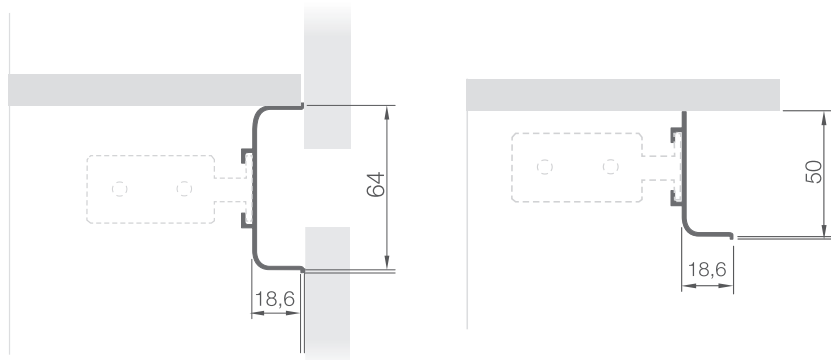

Kątownik montażowy

Mounting corner

Kątownik ZK służy do montażu profili LB-C i LB-L w korpusie szafki poprzez wsunięcie go w rowek montażowy profilu i zabezpieczenie przed przesuwaniem poprzez dokręcenie wkrętów dociskowych.

The ZK angle bracket is used to install LB-C and LB-L profiles into the cabinet body by sliding it into the profile's mounting groove and securing it against movement by tightening the clamping screws.

Montaż w poziomie

Horizontal mounting

kolor color	indeks index
ocynk galvanized	51427000