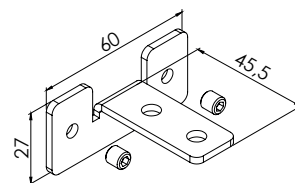

Opcja

Option

Tylko do profilu LB-L pod blatem

Only for LB-L profile under the countertop

kolor color	indeks index
ocynk galvanized	56400000