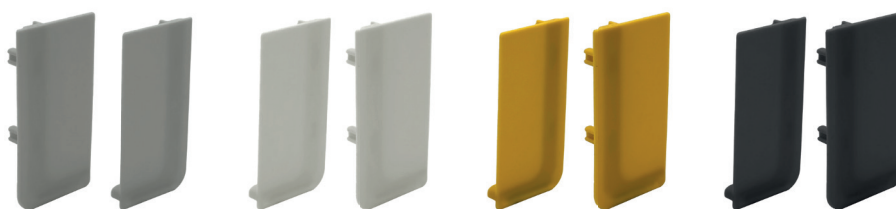

Komplet zaślepek LB-L pełne (10 szt.)

Set of LB-L closed end caps (10 pcs)

indeks lewe index left	56403100	56403101	56403105	56403106
indeks prawe index right	56403000	56403001	56403005	56403006
kolor color	szary grey	biały white	złoto gold	czarny black

Łączniki kątowe LB-L

LB-L corner connectors